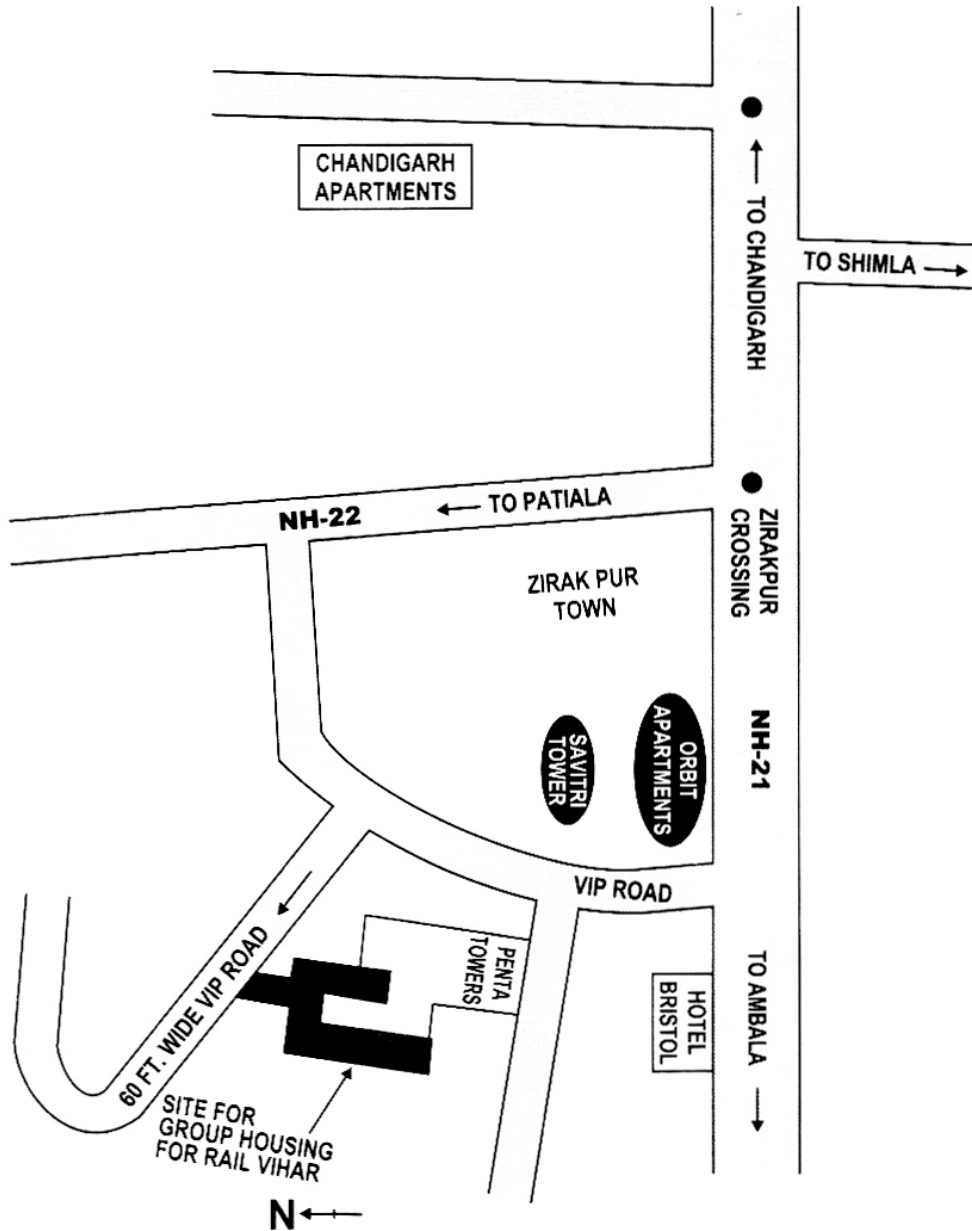

**KEY PLAN OF
RAIL VIHAR AT VIP ROAD, ZIRAKPUR (PUNJAB)
NEAR CHANDIGARH**

Idally Locate 2.00 km from NH-21

SITE PLAN
(NOT TO SCALE)